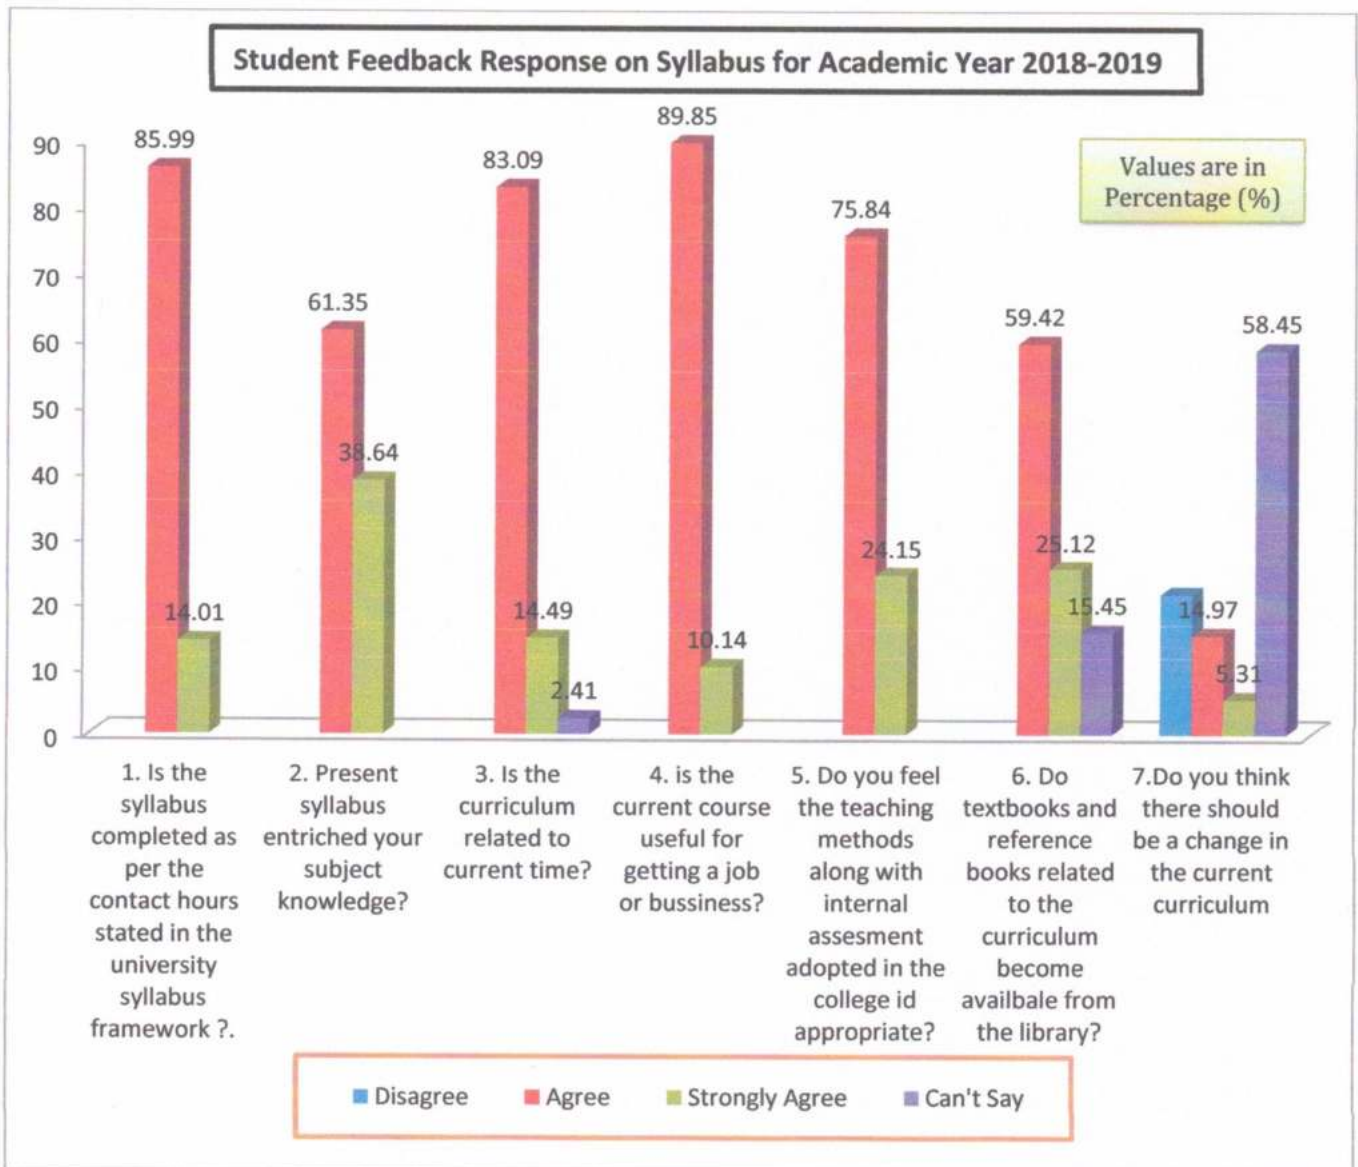

॥ GYAN SEVA TYAG ॥

Shri Vyanknath Shikshan Prasarak Mandal's

SHRI YASHWANTRAO PATIL SCIENCE COLLEGE, SOLANKUR

Taluka: Radhanagari, District: Kolhapur (Maharashtra, India). Pincode: 416212

Email: ypvmsolankur@gmail.com / ypvms.436.cl@gmail.com

Website: www.ypsc.ac.in

Affiliated to Shivaji University Kolhapur, MS, India | Accredited by NAAC with 'B' Grade (CGPA=2.14)

Shri. A. Y. Patil
Secretary

Shri. R. Y. Patil
Chairman

Student Feedback on Syllabus

Academic Year 2018-2019

(Signature)

CO-ORDINATOR
Internal Quality Assurance Cell (IQAC)
Shri Yashwantrao Patil Science College
Solankur, Tal. Radhanagari (M.S.)