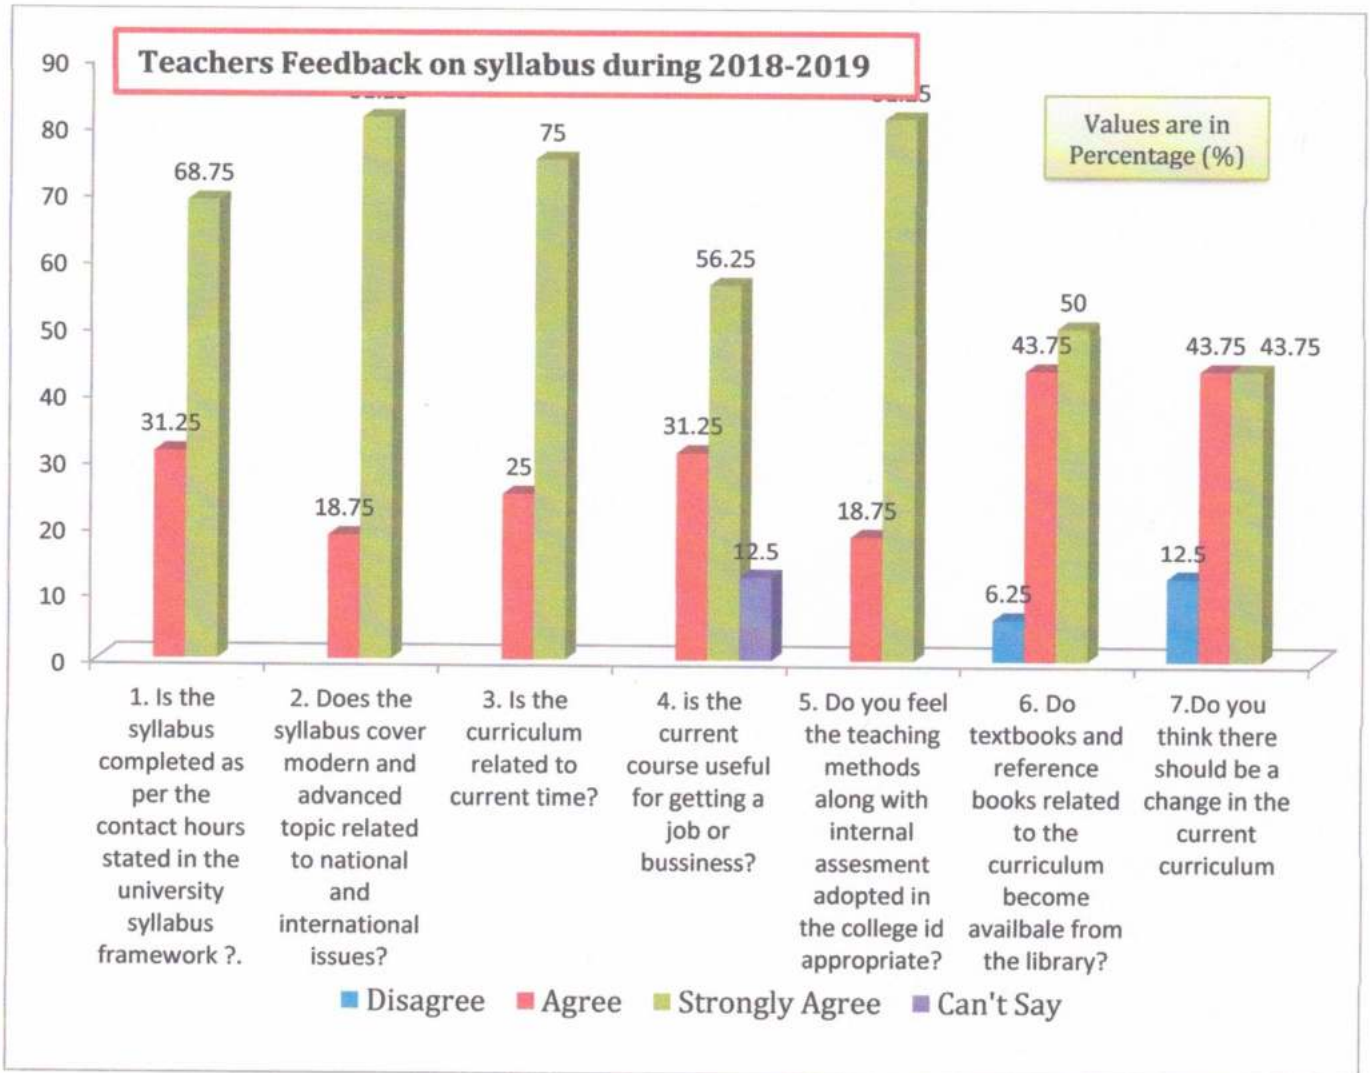

॥ GYAN SEVA TYAG ॥

Shri Vyanknath Shikshan Prasarak Mandal's

SHRI YASHWANTRAO PATIL SCIENCE COLLEGE, SOLANKUR

Taluka: Radhanagari, District: Kolhapur (Maharashtra, India). Pincode: 416212

Email: ypvmsolankur@gmail.com / ypvms.436.cl@gmail.com

Website: www.ypsc.ac.in

Affiliated to Shivaji University Kolhapur, MS, India | Accredited by NAAC with 'B' Grade (CGPA=2.14)

Shri. A. Y. Patil
Secretary

Shri. R. Y. Patil
Chairman

Teachers Feedback on Syllabus

Academic Year 2018-2019