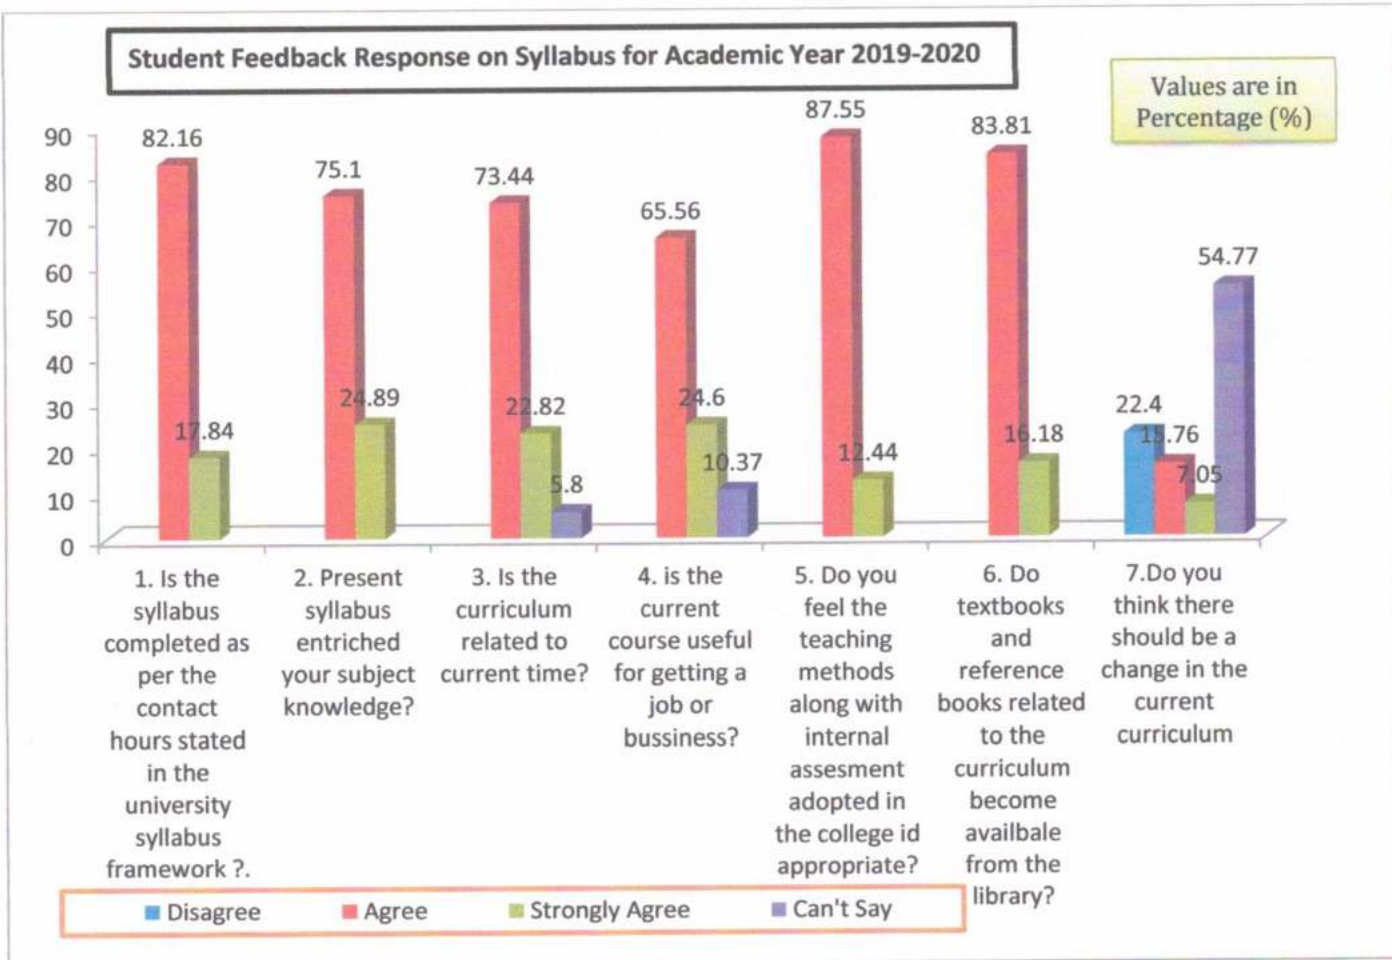

II GYAN SEVA TYAG II

Shri Vyanknath Shikshan Prasarak Mandal's

SHRI YASHWANTRAO PATIL SCIENCE COLLEGE, SOLANKUR

Taluka: Radhanagari, District: Kolhapur (Maharashtra, India). Pincode: 416212

Email: ypvmsolankur@gmail.com / ypvms.436.cl@gmail.com

Website: www.ypsc.ac.in

Affiliated to Shivaji University Kolhapur, MS, India | Accredited by NAAC with 'B' Grade (CGPA=2.14)

Shri. A. Y. Patil
Secretary

Shri. R. Y. Patil
Chairman

Student Feedback on Syllabus

Academic Year 2019-2020