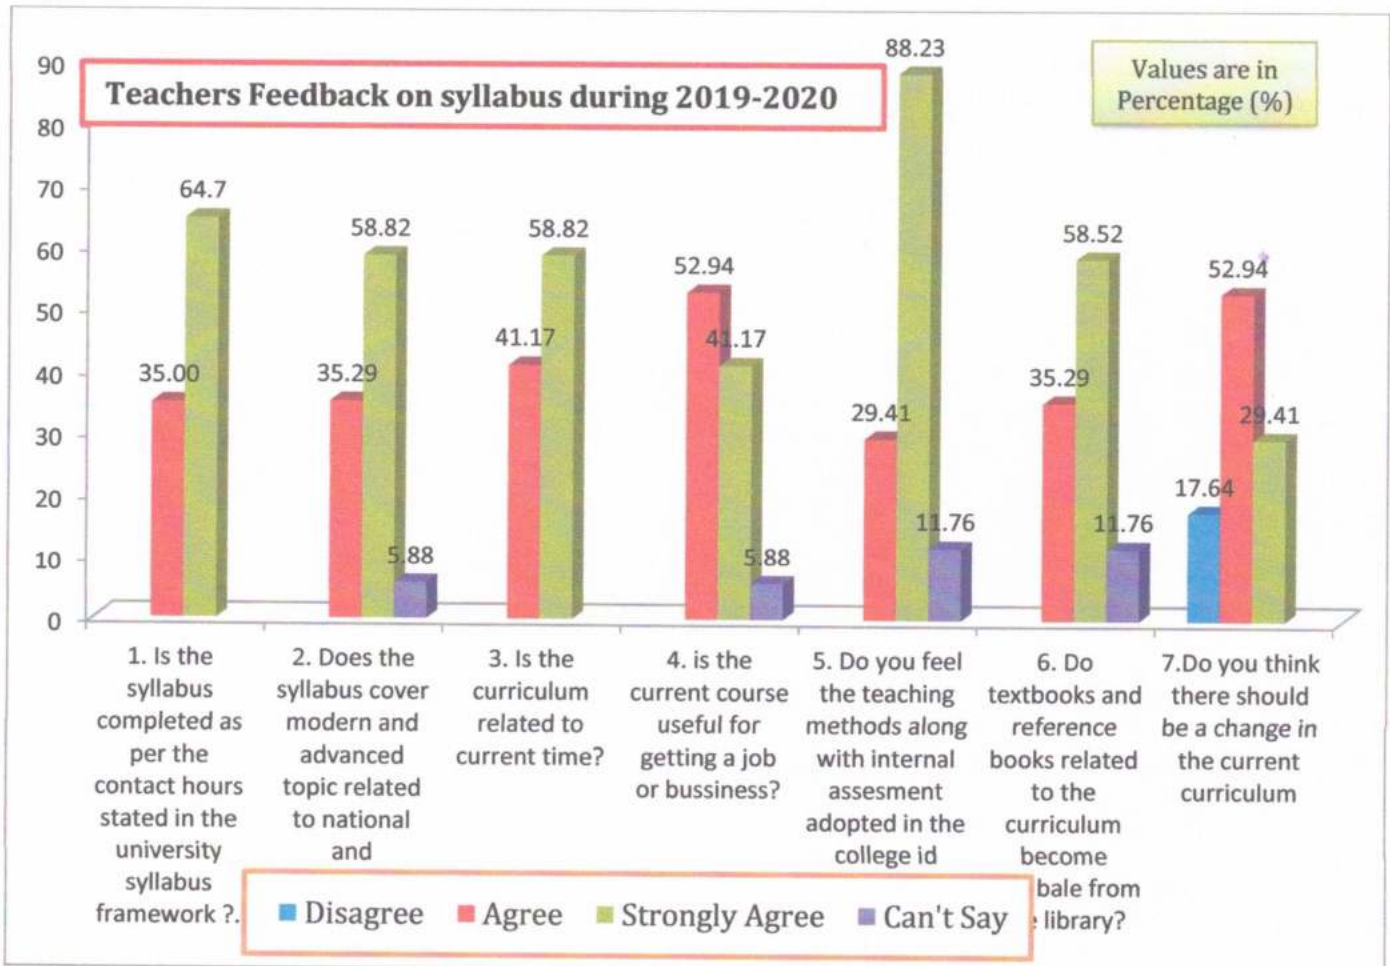

॥ GYAN SEVA TYAG ॥

Shri Vyanknath Shikshan Prasarak Mandal's

SHRI YASHWANTRAO PATIL SCIENCE COLLEGE, SOLANKUR

Taluka: Radhanagari, District: Kolhapur (Maharashtra, India). Pincode: 416212

Email: ypvmsolankur@gmail.com / ypvms.436.cl@gmail.com

Website: www.ypsc.ac.in

Affiliated to Shivaji University Kolhapur, MS, India | Accredited by NAAC with 'B' Grade (CGPA=2.14)

Shri. A. Y. Patil
Secretary

Shri. R. Y. Patil
Chairman

Teachers Feedback on Syllabus

Academic Year 2019-2020