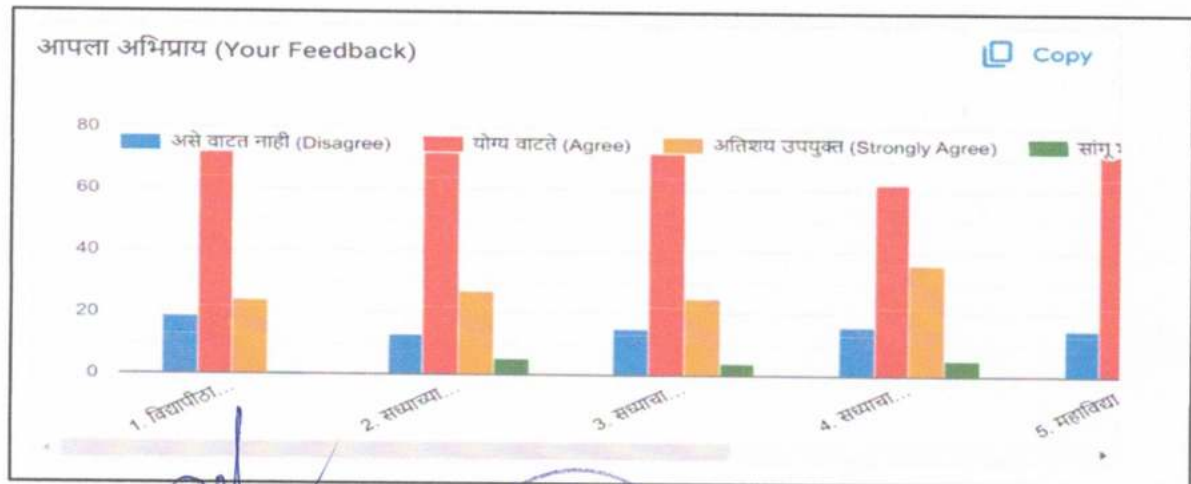

H GYAN SEVA TYAG II

Shri Vyanknath Shikshan Prasarak Mandal's

SHRI YASHWANTRAO PATIL SCIENCE COLLEGE, SOLANKUR

Taluka: Radhanagari, District: Kolhapur (Maharashtra, India). Pincode: 416212

Email: ypvmsolankur@gmail.com / ypvms.436.ct@gmail.com

Website: www.ypsc.ac.in

Affiliated to Shivaji University Kolhapur, MS, India | Accredited by NAAC with 'B' Grade (CGPA=2.14)

Shri. A. Y. Patil
Secretary

Shri. R. Y. Patil
Chairman

Student Feedback on Syllabus

Academic Year 2020-2021

4/4/23, 3:28 PM Feedback Form on Syllabus 2020-21 (Shri Yashwantrao Patil Science College, Solankur)

Feedback Form on Syllabus 2020-21 (Shri Yashwantrao Patil Science College, Solankur)

137 responses

[Publish analytics](#)