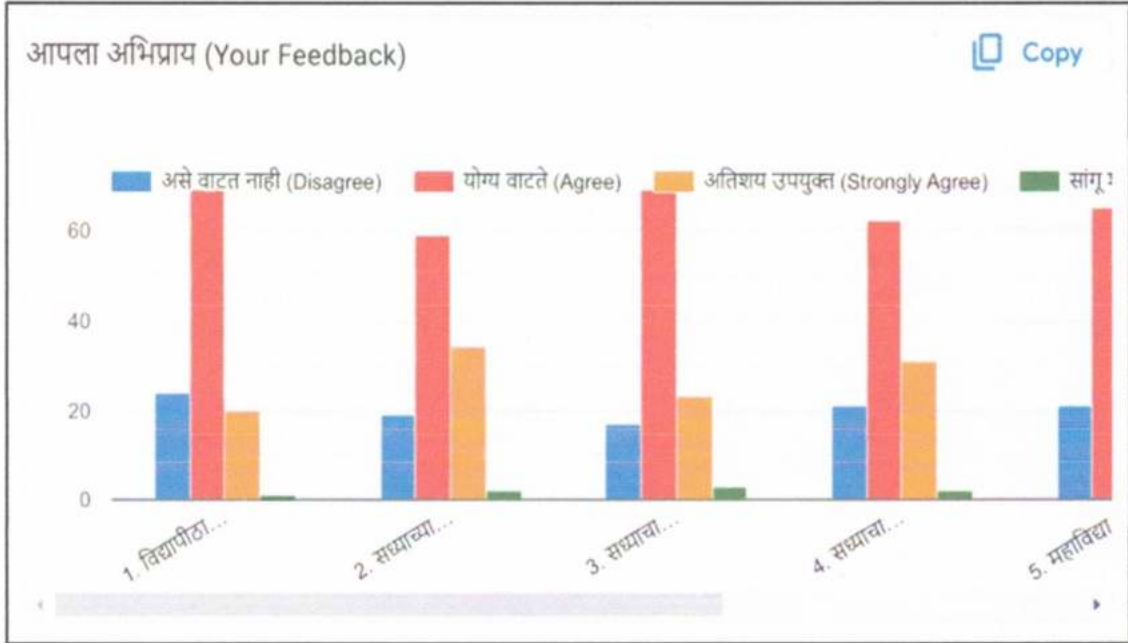

॥ GYAN SEVA TYAG ॥

Shri Vyanknath Shikshan Prasarak Mandal's

SHRI YASHWANTRAO PATIL SCIENCE COLLEGE, SOLANKUR

Taluka: Radhanagari, District: Kolhapur (Maharashtra, India). Pincode: 416212

Email: ypvmsolankur@gmail.com / ypvms.436.cl@gmail.com

Website: www.ypsc.ac.in

Affiliated to Shivaji University Kolhapur, MS, India | Accredited by NAAC with 'B' Grade (CGPA=2.14)

Shri. A. Y. Patil
Secretary

Shri. R. Y. Patil
Chairman

Student Feedback on Syllabus

Academic Year 2021-2022

4/4/23, 4:32 PM Feedback Form on Syllabus 2021-22 (Shri Yashwantrao Patil Science College, Solankur)

Feedback Form on Syllabus 2021-22 (Shri Yashwantrao Patil Science College, Solankur)

138 responses

[Publish analytics](#)