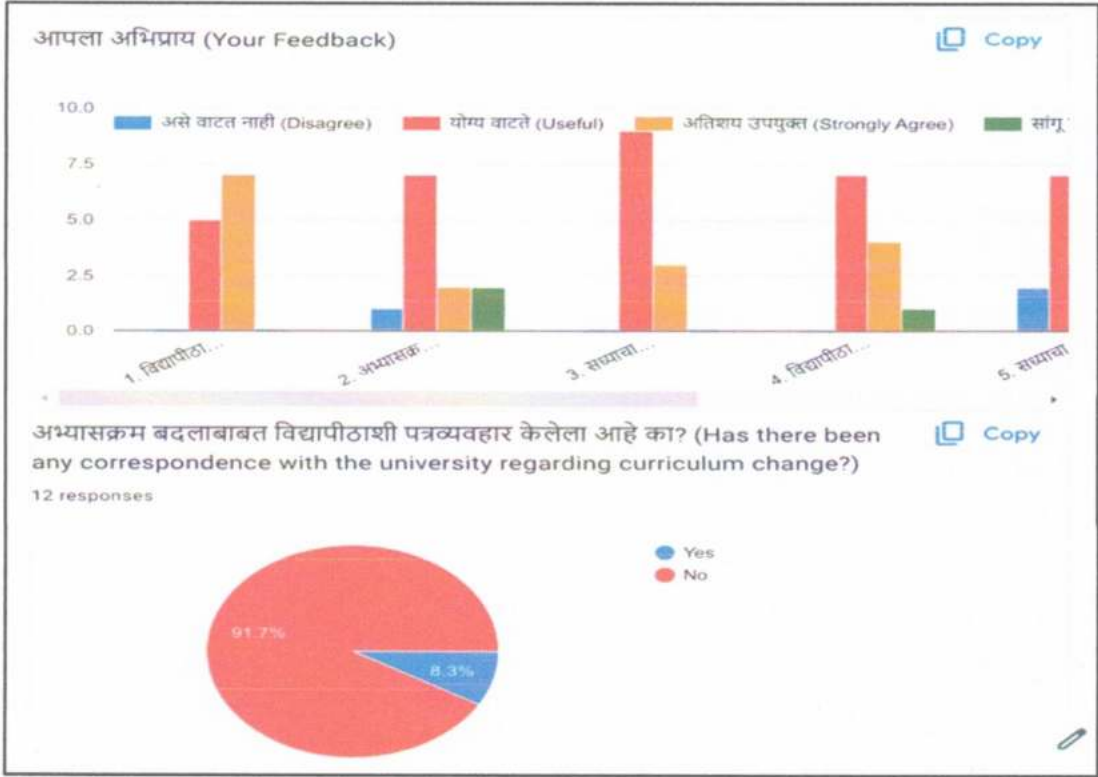

[Signature]
CO-ORDINATOR
Internal Quality Assurance Cell (IQAC)
Shri Yashwantrao Patil Science College
Solankur, Tal. Radhanagari (M.S.)