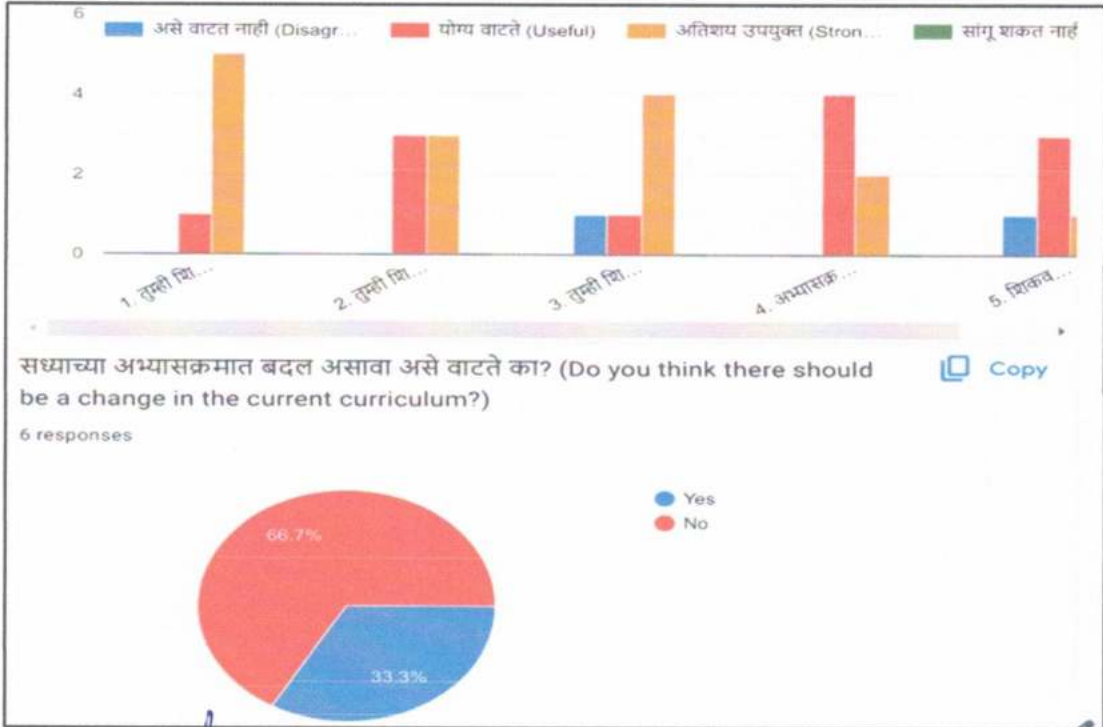

[Signature]
CO-ORDINATOR
Internal Quality Assurance Cell (IQAC)
Shri Yashwantrao Patil Science College
Solankur, Tal. Radhanagari (M.S.)